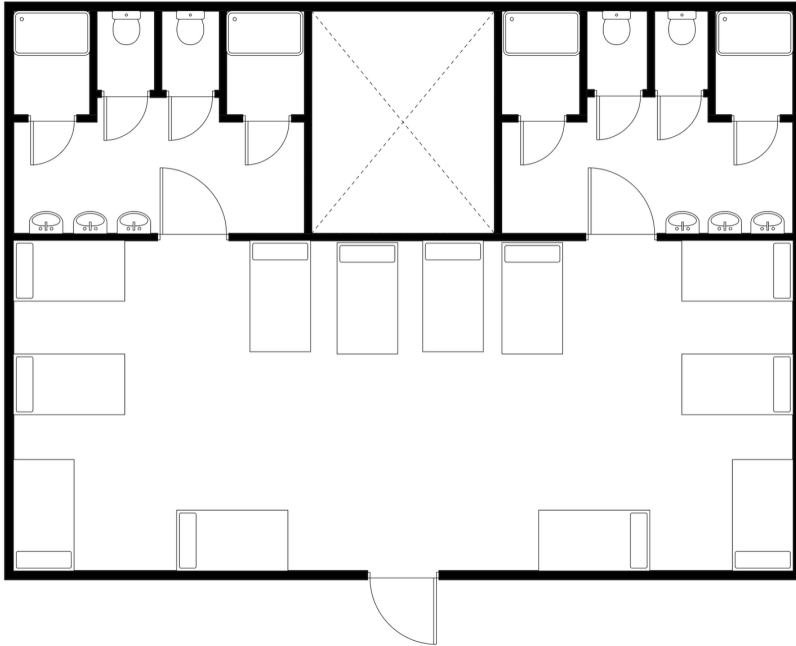

NORTH SHORE FLOOR PLANS

Style A

Capacity: 40 (20 on Each Side)

Twin Bunks

Toilets: 6 (3 on Each Side)

Showers: 6 (6 on Each Side)

ADA Compatible

Cabins:

Redbud 7

NORTH SHORE FLOOR PLANS

Style C

Capacity: 28 (14 on Each Side)

Twin Bunks

Toilets: 4 (2 on Each Side)

Showers: 4 (2 on Each Side)

Cabins:

1 Private Bathroom

B & C

1 Queen Bed

2 Twin Beds

Capacity: 6 People

1 Private Bathroom

NORTH SHORE FLOOR PLANS

Style E

Capacity: 20

Twin Bunks

Toilets: 4

Showers: 4

Cabins:

Sweetgum 13

Style F

Capacity: 24 (8 in Each Suite)