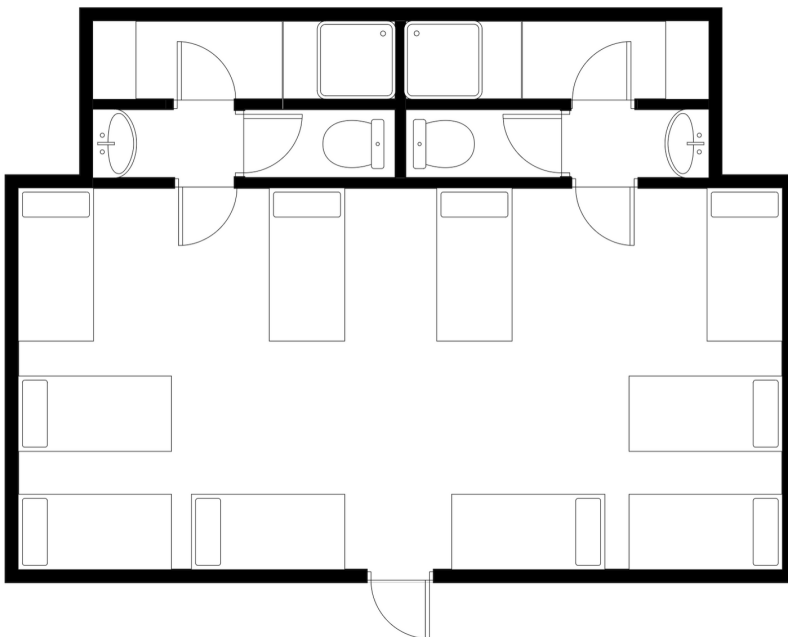

NORTH SHORE FLOOR PLANS

Style A

Capacity: 40 (20 on Each Side)

Twin Bunks

Toilets: 6 (3 on Each Side)

Showers: 6 (6 on Each Side)

ADA Compatible

Cabins:

Dogwood 1, 4

Redbud 5, 6, 8, 9

Style B

Capacity: 20

Twin Bunks

Toilets: 2

Showers: 2

Cabins:

Redbud 7

NORTH SHORE FLOOR PLANS

Style C

Capacity: 28 (14 on Each Side)

Twin Bunks

Toilets: 4 (2 on Each Side)

Showers: 4 (2 on Each Side)

Cabins:

Capacity: 20

Twin Bunks

Toilets: 4

Showers: 4

Cabins:

Sweetgum 13

Style F

Capacity: 24 (8 in Each Suite)