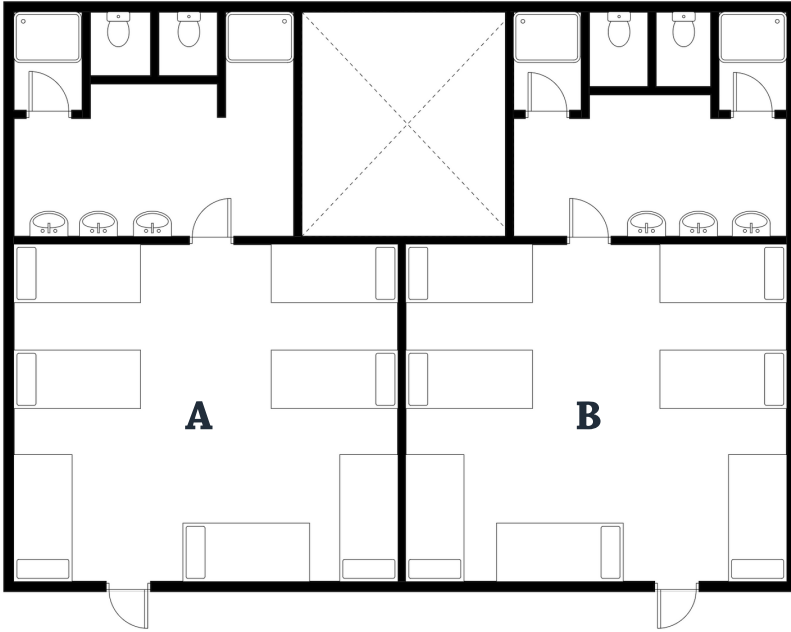

NORTH SHORE FLOOR PLANS

Style A

Capacity: 40 (20 on Each Side)

Twin Bunks

Toilets: 6 (3 on Each Side)

Showers: 6 (6 on Each Side)

ADA Compatible

Cabins:

Dogwood 1, 4

Redbud 5, 6, 8, 9

Style B

Capacity: 20

Twin Bunks

Toilets: 2

Showers: 2

Cabins:

Redbud 7

NORTH SHORE FLOOR PLANS

Style C

Capacity: 28 (14 on Each Side)

Twin Bunks

Toilets: 4 (2 on Each Side)

Showers: 4 (2 on Each Side)

Cabins:

Capacity: 20

Twin Bunks

Toilets: 4

Showers: 4

Cabins:

Sweetgum 13

Style F

Capacity: 24 (8 in Each Suite)