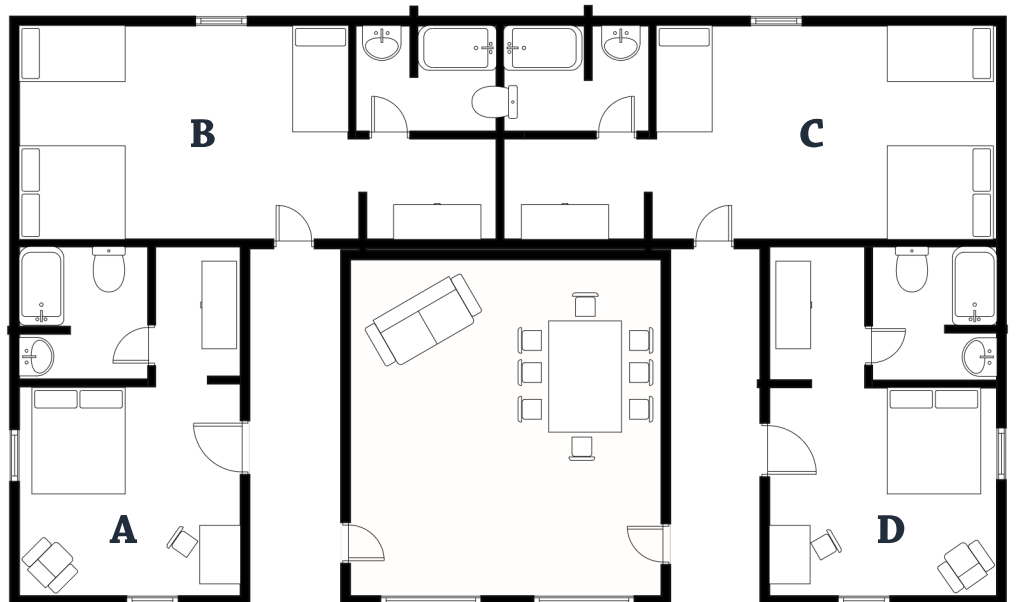

NORTH SHORE FLOOR PLANS

Style A

Capacity: 40 (20 on Each Side)

Twin Bunks

Toilets: 6 (3 on Each Side)

Showers: 6 (6 on Each Side)

ADA Compatible

Cabins:

Redbud 7

NORTH SHORE FLOOR PLANS

Style C

Capacity: 28 (14 on Each Side)

Twin Bunks

Toilets: 4 (2 on Each Side)

Showers: 4 (2 on Each Side)

Cabins:

1 Private Bathroom

B & C

1 Queen Bed

2 Twin Beds

Capacity: 6 People

1 Private Bathroom

NORTH SHORE FLOOR PLANS

Style E

Capacity: 20

Twin Bunks

Toilets: 4

Showers: 4

Cabins:

Sweetgum 13

Style F

Capacity: 24 (8 in Each Suite)