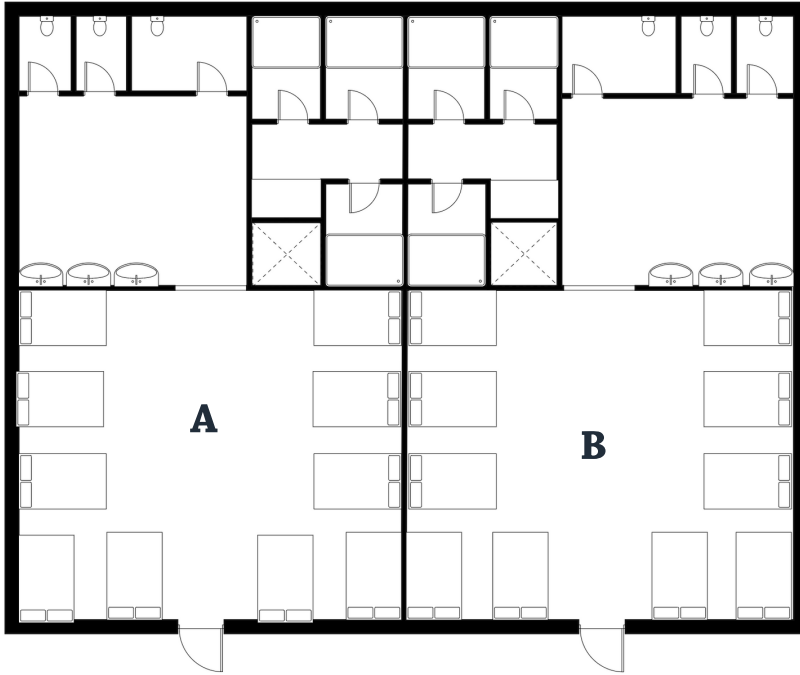

NORTH SHORE FLOOR PLANS

Style A

Capacity: 40 (20 on Each Side)

Twin Bunks

Toilets: 6 (3 on Each Side)

Showers: 6 (6 on Each Side)

ADA Compatible

Cabins:

Dogwood 1, 4

Redbud 5, 6, 8, 9

Style B

Capacity: 20

Twin Bunks

Toilets: 2

Showers: 2

Cabins:

Redbud 7

NORTH SHORE FLOOR PLANS

Style C

Capacity: 28 (14 on Each Side)

Twin Bunks

Toilets: 4 (2 on Each Side)

Showers: 4 (2 on Each Side)

Cabins:

Capacity: 20

Twin Bunks

Toilets: 4

Showers: 4

Cabins:

Sweetgum 13

Style F

Capacity: 24 (8 in Each Suite)