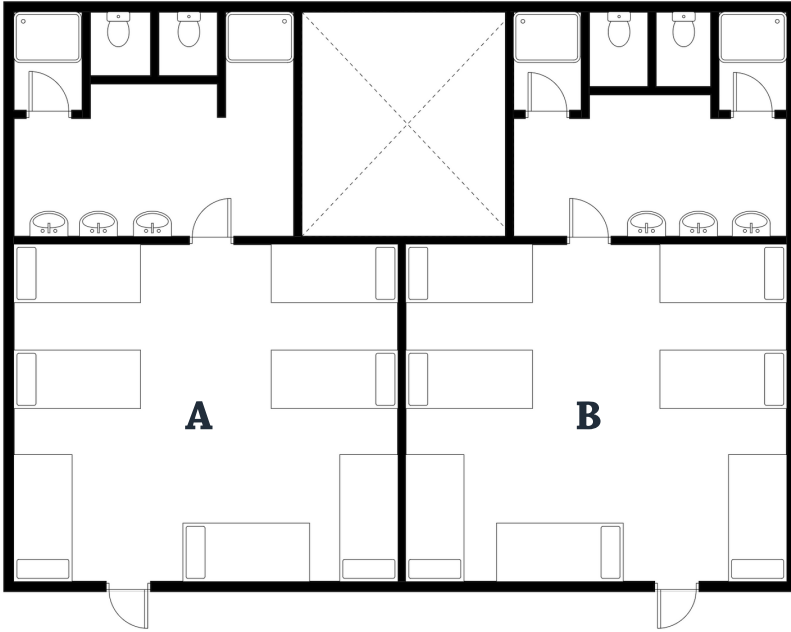

### Style A

Capacity: 40 (20 on Each Side)

Twin Bunks

Toilets: 6 (3 on Each Side)

Showers: 6 (6 on Each Side)

ADA Compatible

Cabins:

Dogwood 1, 4

### Style B

Capacity: 20

Twin Bunks

Toilets: 2

Showers: 2

Cabins:

Redbud 7

## NORTH SHORE FLOOR PLANS

### Style C

Capacity: 28 (14 on Each Side)

Twin Bunks

Toilets: 4 (2 on Each Side)

Showers: 4 (2 on Each Side)

Cabins:

Sweetgum 10, 11, 12