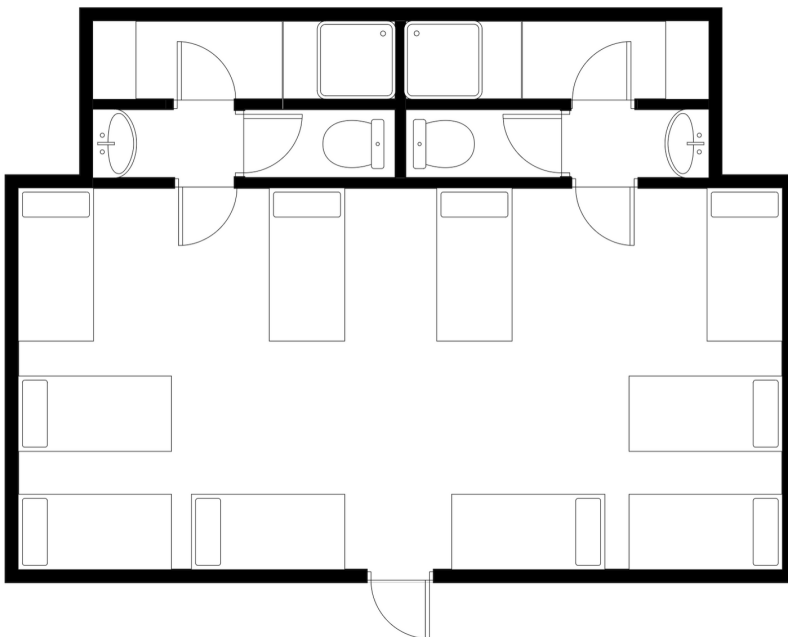

Style B

Capacity: 20

Twin Bunks

Toilets: 2

Showers: 2

Cabins:

Redbud 7