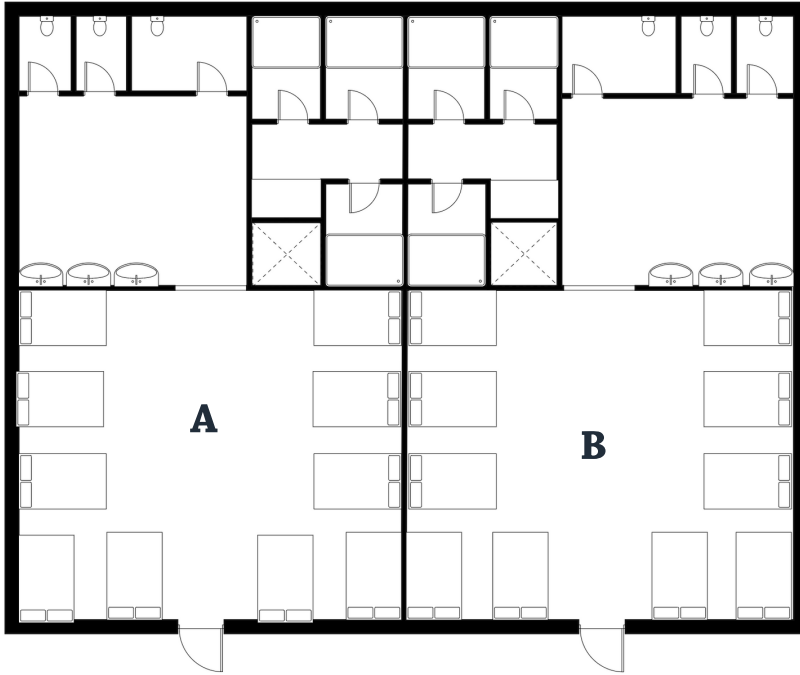

## NORTH SHORE FLOOR PLANS

### Style A

Capacity: 40 (20 on Each Side)

Twin Bunks

Toilets: 6 (3 on Each Side)

Showers: 6 (6 on Each Side)

ADA Compatible

Cabins:

Dogwood 1, 4