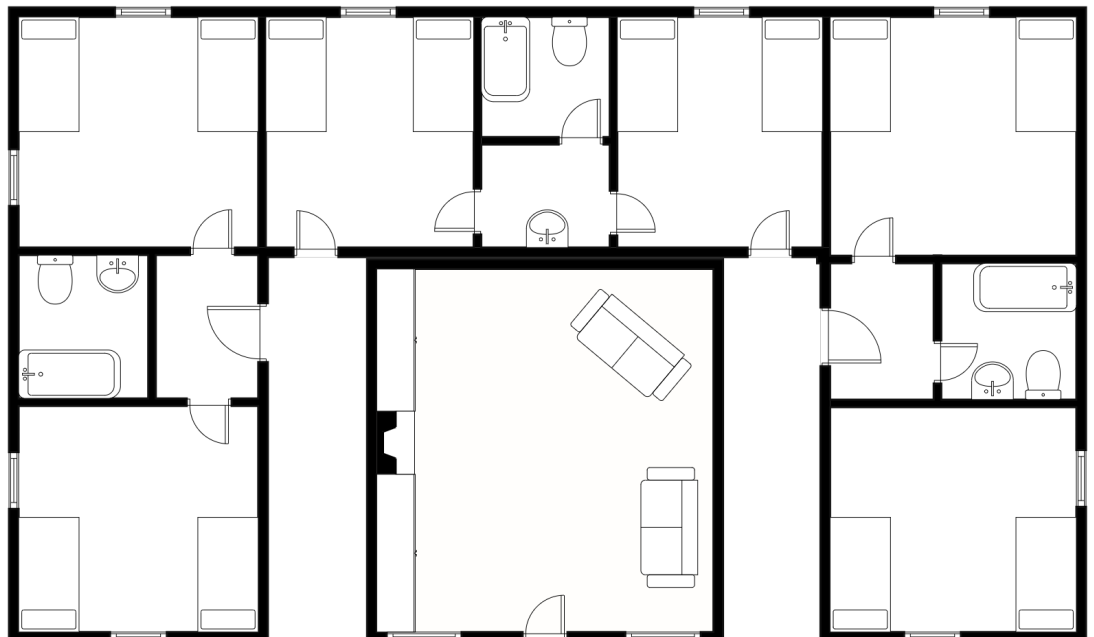

Style F

Capacity: 24 (8 in Each Suite)

Twin Bunks

Toilets: 3

(1 in Each Suite)

Showers: 3

(1 in Each Suite)

Cabins:

Dogwood 3