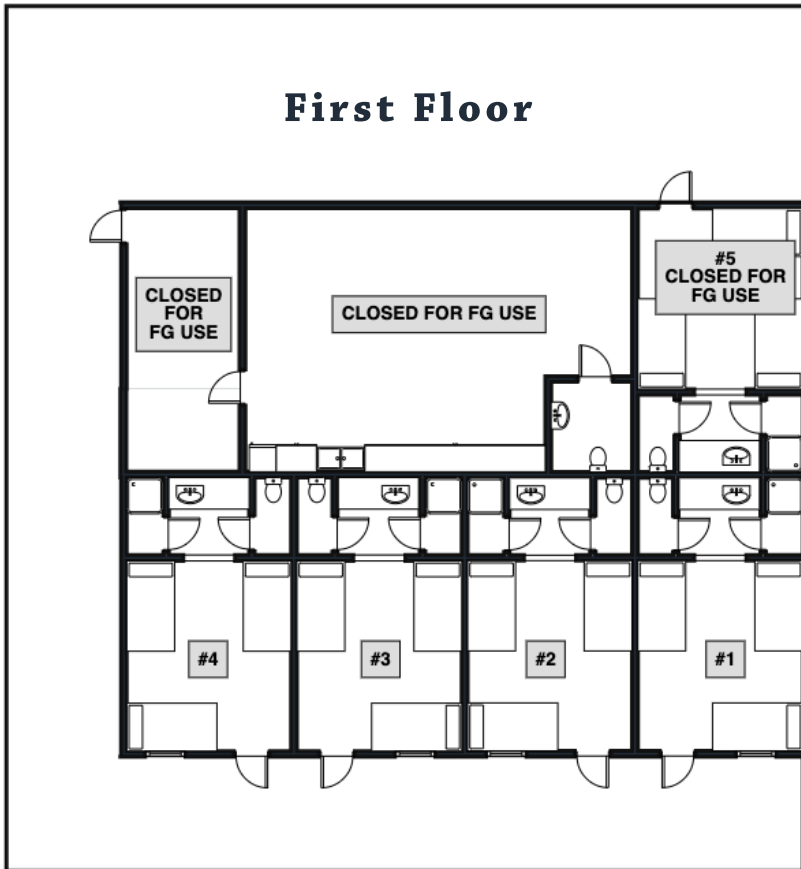

NORTH SHORE FLOOR PLANS

North Shore Hotel

Capacity: 72*

Twin Bunks

6 Beds per Room*

Toilets: 12 (1 per Room)

Showers: 12 (1 per Room)

No Linens Provided

Not available during the summer season.