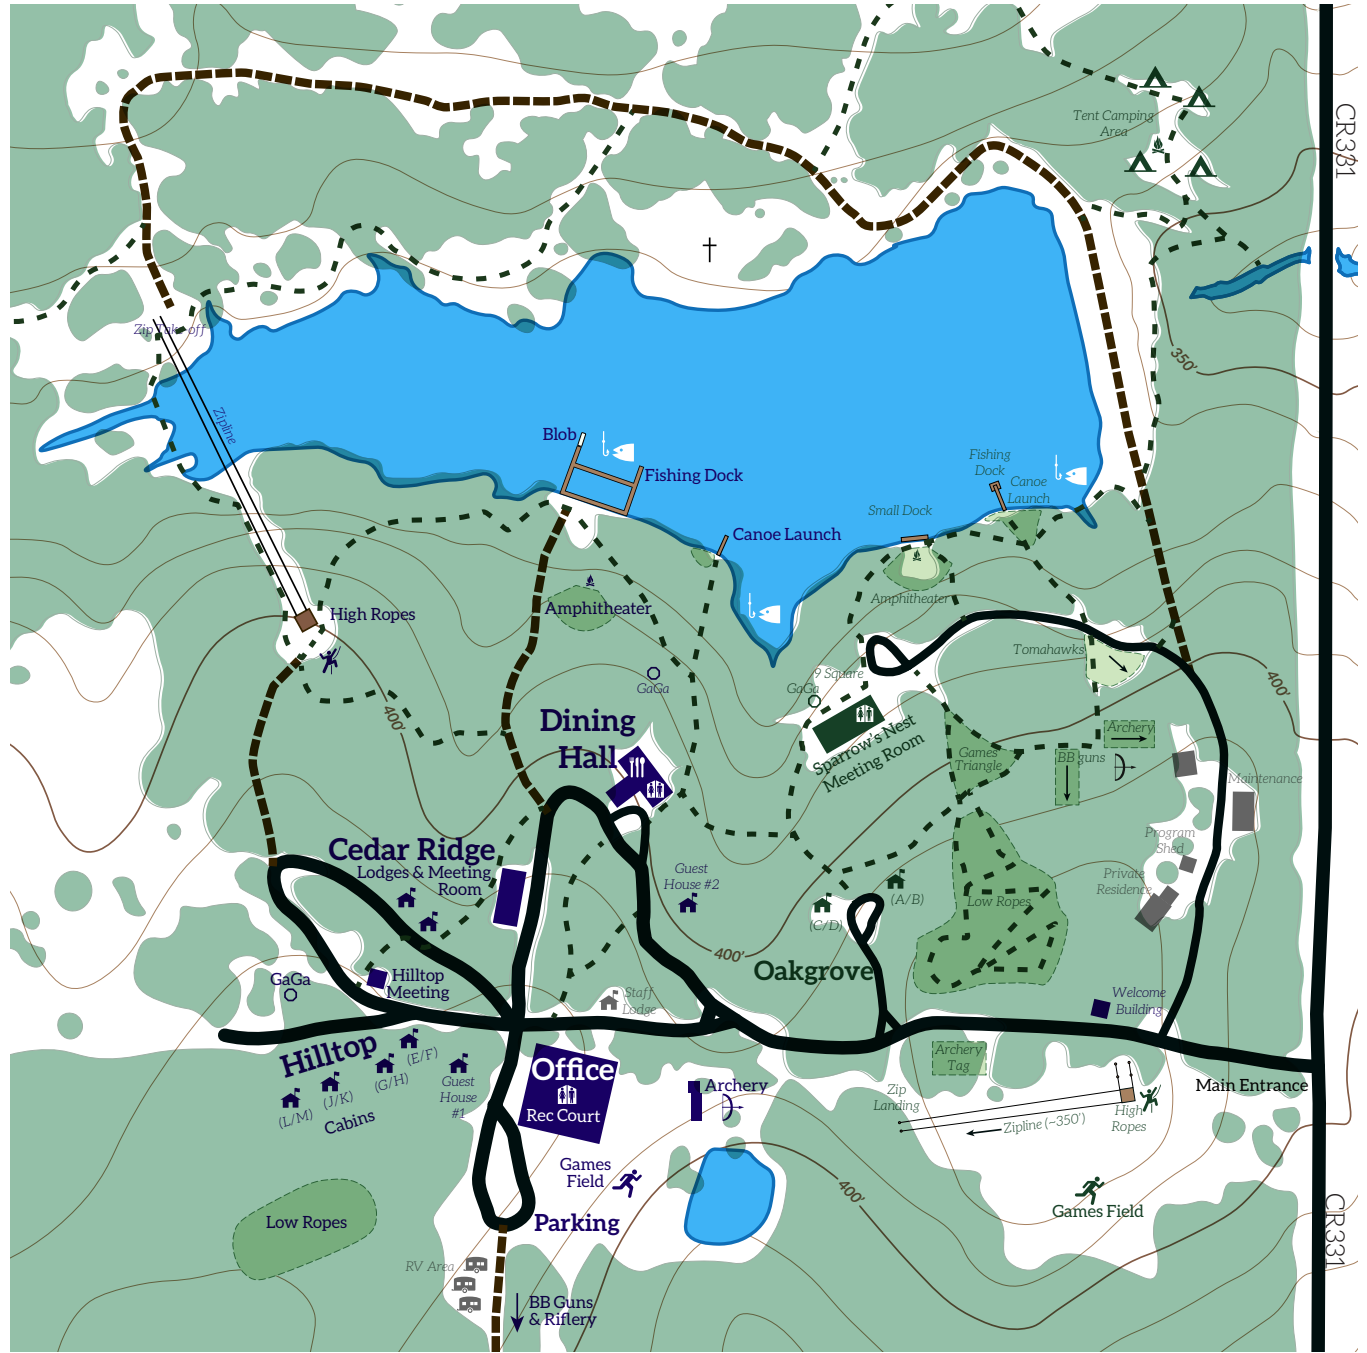

Waco

557 County Road 331
Rosebud, TX 76570

Driveable Roads

Maintenance Roads

Walking Trails

Contour Interval: 10 feet